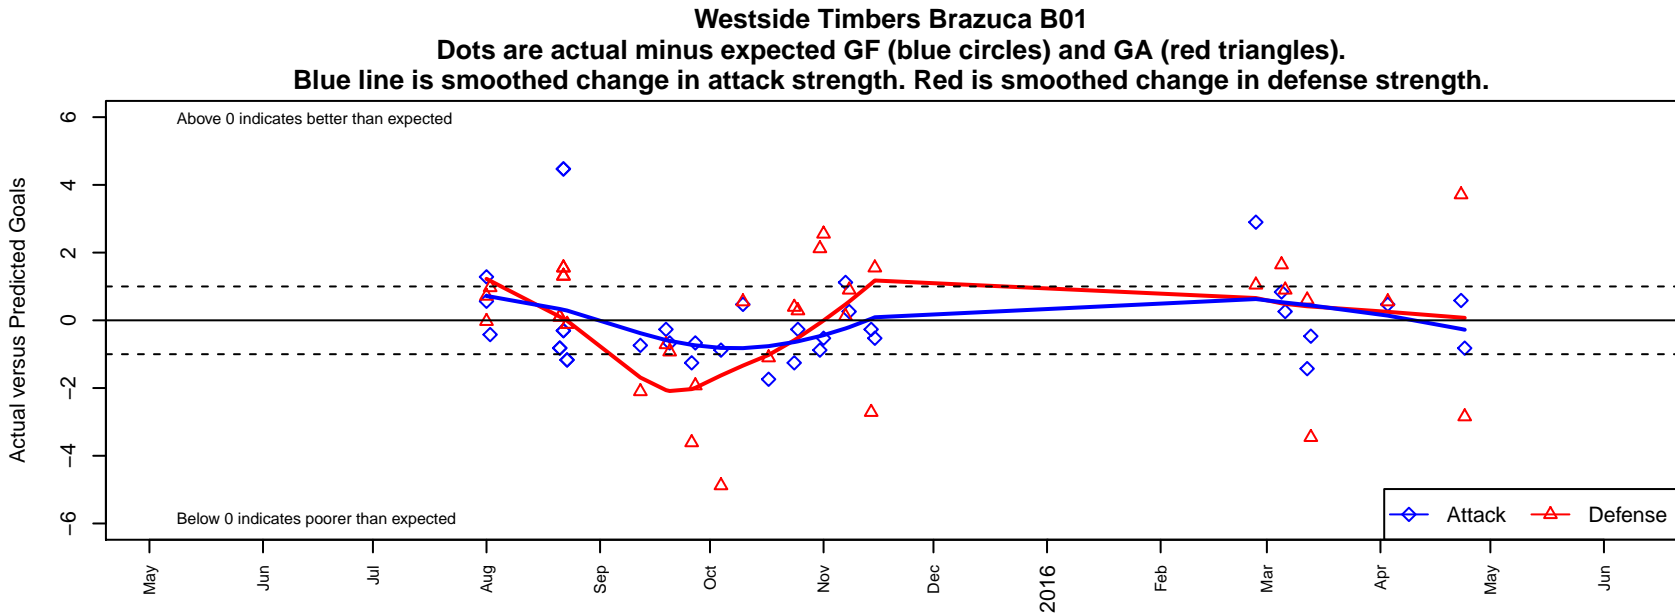

# Westside Timbers Brazuca B01

Westside Timbers  
 Beaverton, OR  
 B01 total strength=771  
 attack=1.56 defense=0.53  
 fall league = PTT B01 Div 2 Green  
 spr league = Spr OYS B01 Div 2 Green  
 notes= Brazuca

**attack and defense variance (black dot)  
relative to other teams  
and top 10 in region**

**attack and defense rating  
relative to others at age  
and all opponents in last 13 months**

**Performance relative to 13 month average**