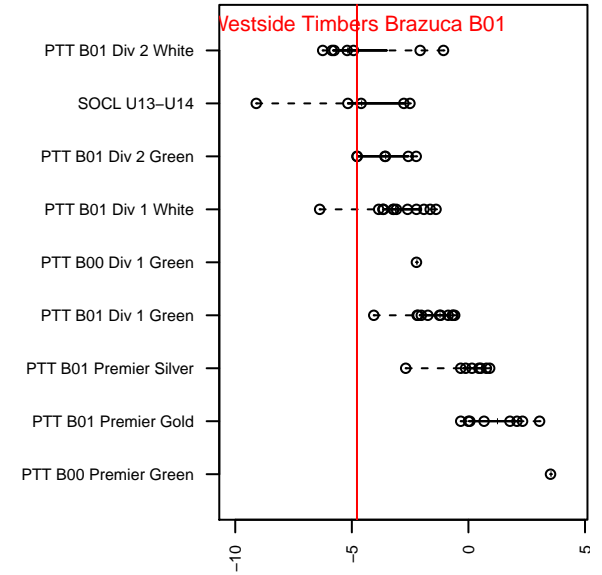

# Westside Timbers Brazuca B01

Westside Timbers  
 Beaverton, OR  
 B01 total strength=771  
 attack=1.56 defense=0.53  
 fall league = PTT B01 Div 2 Green  
 spr league = Spr OYS B01 Div 2 Green  
 notes= Brazuca

alt names used:  
 Westside Timbers B01 Brazuca  
 Westside Timbers B01 Brazuca  
 Westside Timbers B01 Brazuca  
 Westside Timbers B01 Brazuca  
 Westside Timbers Brazuca B01

Venues played:  
 2015 Portland Cup U13-14  
 2015 Summer Slam Silver/Bronze U14  
 2015 PTT B01 Division 2 Green  
 2015 OYS Founders Cup B01  
 2015 Spr OYS B01 Division 2 Green

**attack and defense variance (black dot)  
relative to other teams  
and top 10 in region**

**attack and defense rating  
relative to others at age  
and all opponents in last 13 months**

**Performance relative to 13 month average**